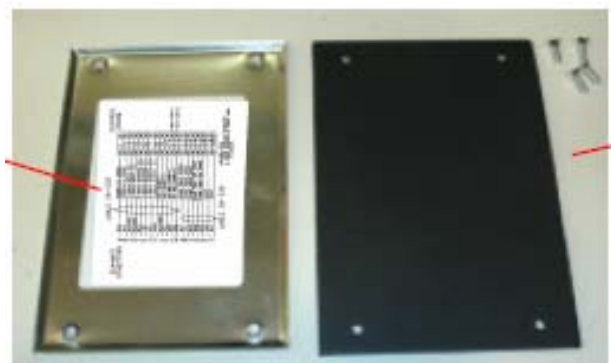

## 60-2862 Junction Box for 105F1-1 Paragon Flame Scanner

### Description

Fireeye offers the 59-535C and 59-536C cables pre-wired with the female quick disconnects for use with the Paragon flame scanners. The 59-535C cable is a twelve (12) conductor cable and the 59-536C is an eight (8) conductor cable. To assist in wiring termination, Fireeye offers a 60-2862 termination box. .

See bulletin CU-108 for detailed scanner wiring connections.

#### Using 60-2862 to Junction Box

The 60-2862 is a conduit box with a 1 to 20 connector terminal strip. See picture 1 below:

PICTURE 1

PICTURE 2

A wiring diagram is included on the rear of the termination box cover and is also shown in picture 2.