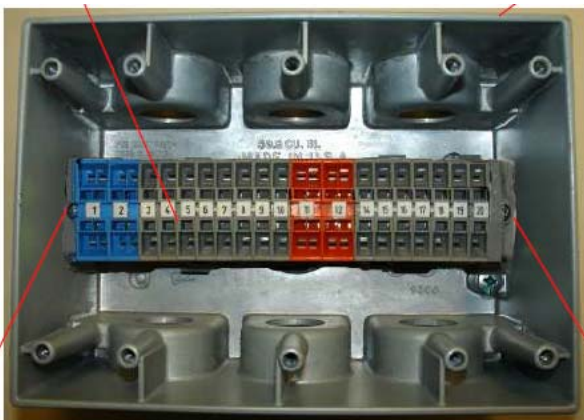

## 60-2862 Junction Box for 105F1-1 Paragon Flame Scanner

### Description

Fireeye offers the 59-535C and 59-536C cables pre-wired with the female quick disconnects for use with the Paragon flame scanners. The 59-535C cable is a twelve (12) conductor cable and the 59-536C is an eight (8) conductor cable. To assist in wiring termination, Fireeye offers a 60-2862 termination box. .

See bulletin CU-108 for detailed scanner wiring connections.

#### Using 60-2862 to Junction Box

The 60-2862 is a conduit box with a 1 to 20 connector terminal strip. See picture 1 below:

PICTURE 1

PICTURE 2

A wiring diagram is included on the rear of the termination box cover and is also shown in picture 2.